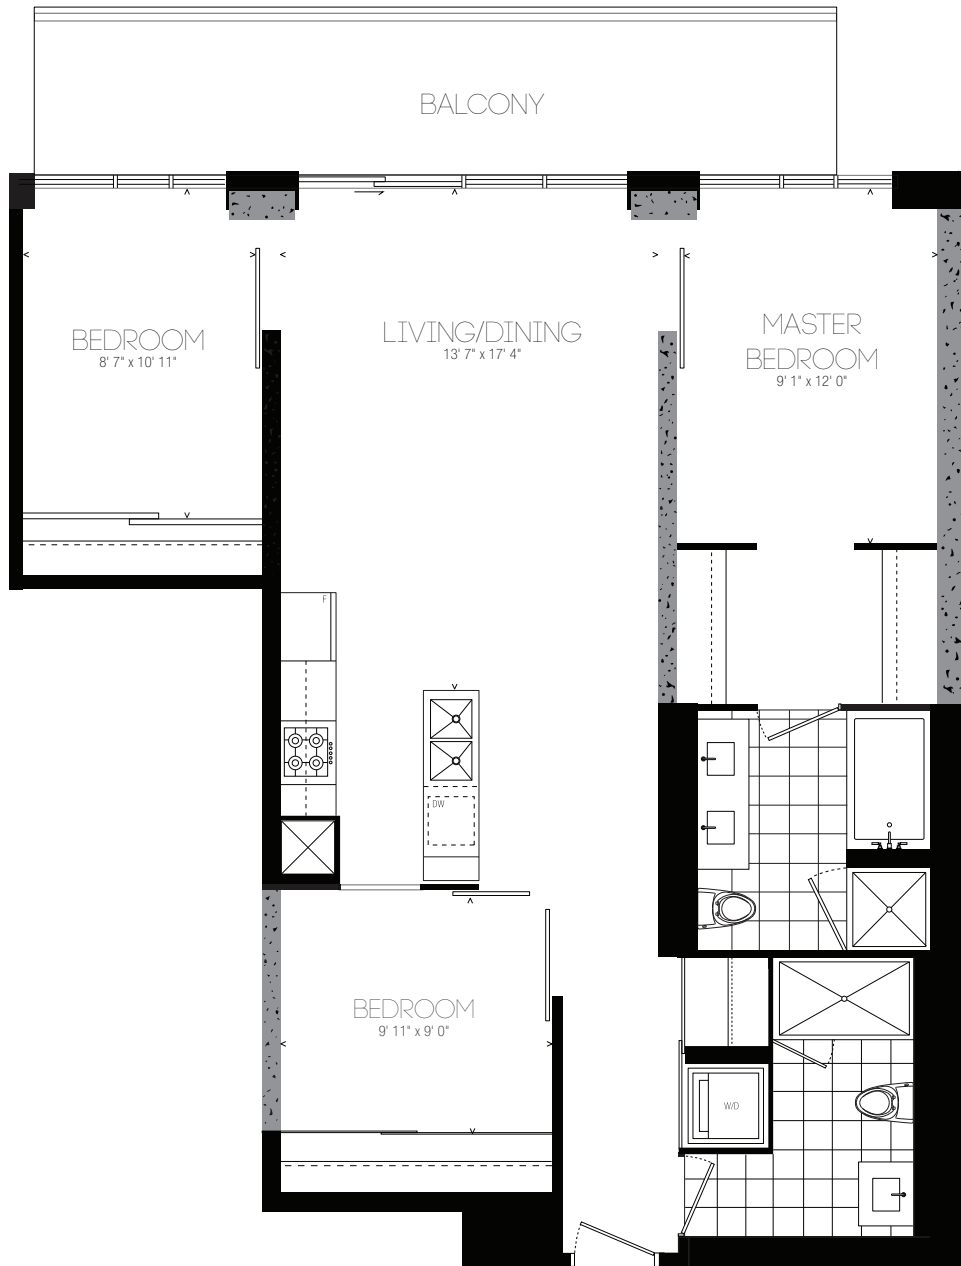

WASHINGTON 2

SUITE	EXTERIOR
202	279 SQ. FT. (T)
302	141 SQ. FT.
402	130 SQ. FT.
502	130 SQ. FT.
602	141 SQ. FT.
702	141 SQ. FT.
802	130 SQ. FT.
902	130 SQ. FT.
1002	141 SQ. FT.

1,125 SQ. FT.

3 BEDROOM
PLUS BALCONY

BATHURST ST.

RICHMOND ST. W.