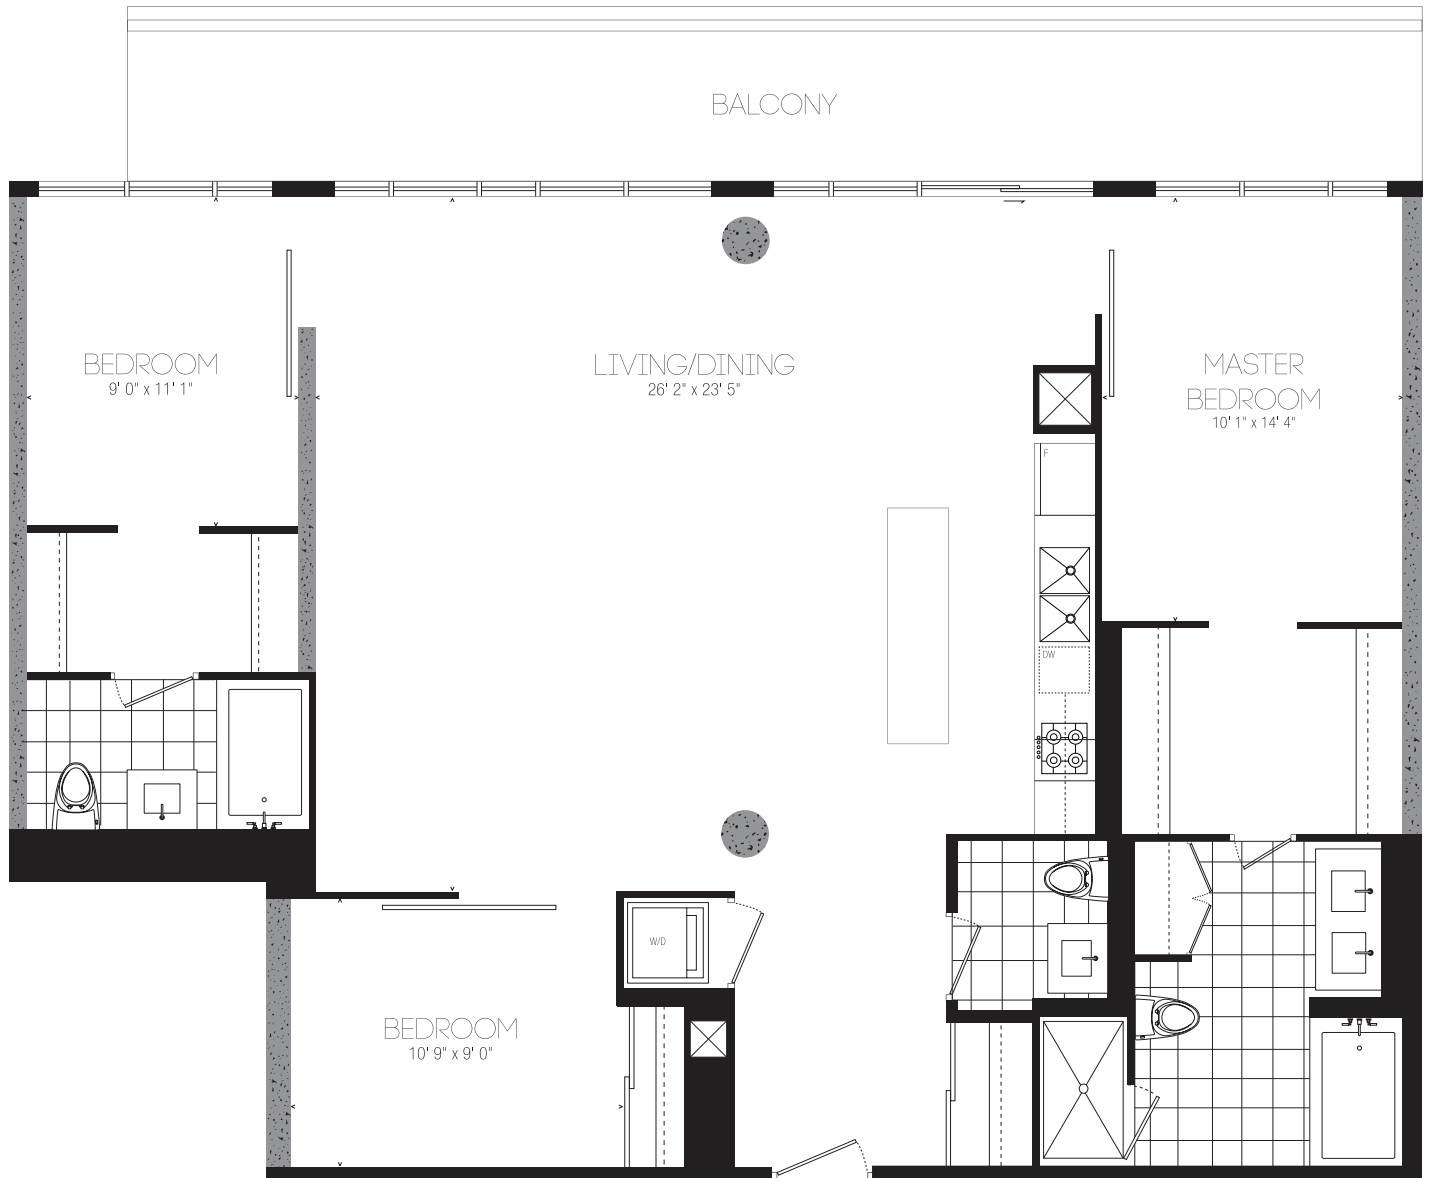

CHELSEA

PENTHOUSE COLLECTION

SUITE	EXTERIOR
PH02	254 SQ. FT.

Window(s), balcony and balcony door may shift in size and/or location. Actual floor area may differ from stated floor area. All prices, sizes and specifications are subject to change without notice. E. & D.E.

1,553 SQ. FT.

3 BEDROOM
PLUS BALCONY